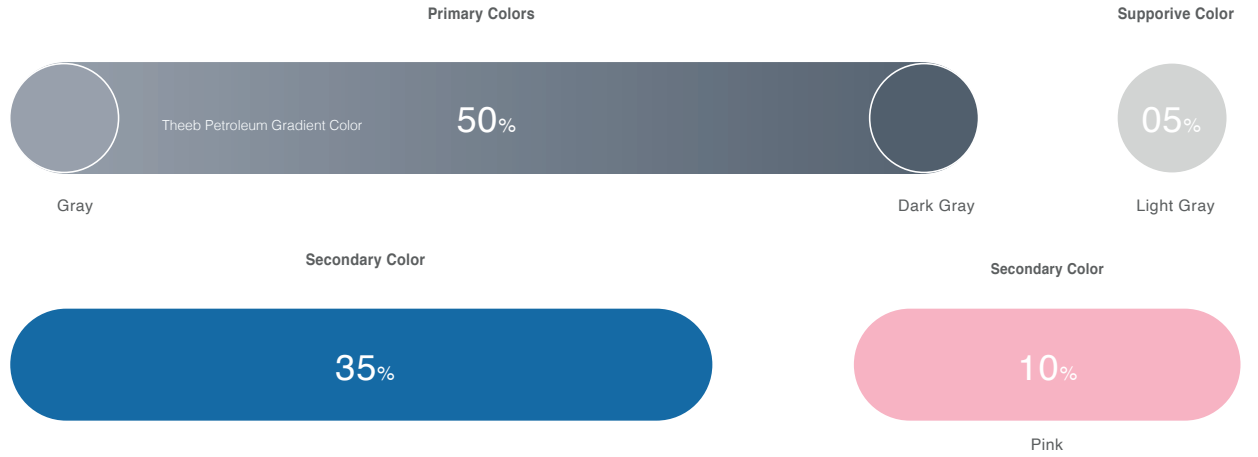

## Color Variation

In light backgrounds, the descriptor color alters to Neutral Grey.

In dark backgrounds, the descriptor color alters to Light Grey.

Black and White version for White Background

Black and White version for Black Background

## Incorrect Usage

Always use approved master artwork. Never alter or recreate the Logo. Opposite are examples of incorrect use of Theeb logo.

Spacing between logo components

Colors of the logo

Direction of symbol

Sizes of the logo components

Background colors

Strokes around the symbol

Rotation of symbol

Background picture

Font of the descriptor

## Color Scheme and Percentage