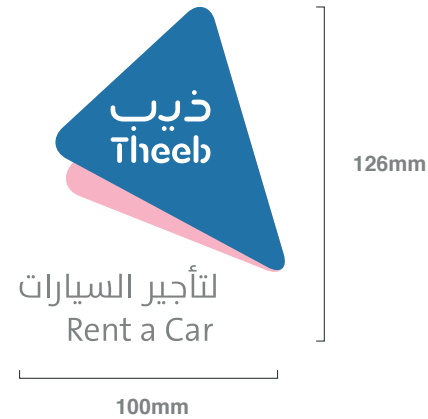

## Minimum Clear Space

To ensure visibility and impact of the logo, the minimum safety zone is measured exactly 2x of the triangle curved edges.

### With Descriptor

The logo must never be reproduced less than 100X126mm