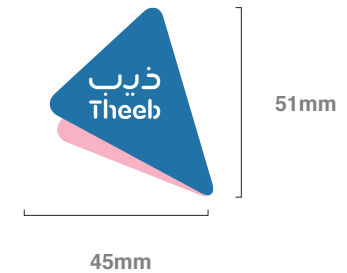

Without Descriptor

The logo must never be reproduced less than 45X51mm.